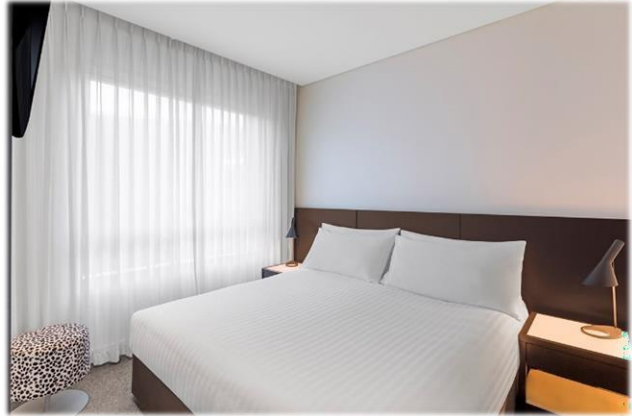

## Adina Apartment Hotel Perth

*Visitors to the International Oat Conference 2022 receive an exclusive event rate below!*

Situated right next to the Perth Convention and Exhibition Centre, Adina Apartment Hotel Perth is a conveniently nestled in the CBD and close to the magnificent Kings Park. The hotel offers conference and function rooms of up to 140 delegates, is easily accessible with plenty of parking nearby and is within walking distance of the Esplanade Train Station, making it a perfect base for convention delegates.

The private, apartment-style accommodation is a home away from home for guests, offering enough room to entertain or simply relax in a spectacular destination.

*Use the link below for an exclusive event rate at 15% off!*